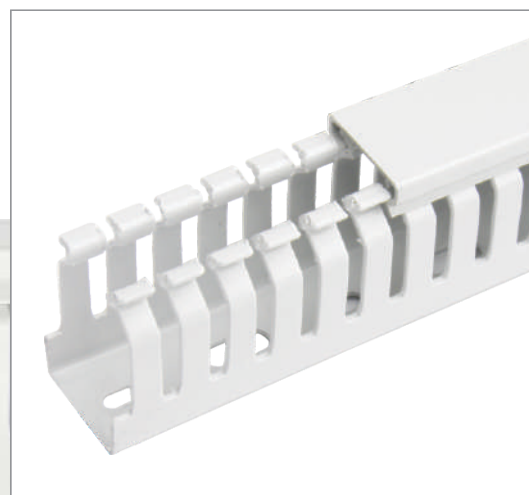

Halogen Free Wiring Ducts - Narrow Slot

REACH CERTIFIED CE RoHS

SN	Article No.	Type	Description	Double Restricted Slot *	Duct Size WxH (mm)	Duct Size WxH (inch)	Meter/Box
1	01 17 06680	HF25X25SG2N	Halogen Free Narrow Slot, Silver Grey, 2 Meter	–	25 x 25	0.98 x 0.98	120
2	01 17 03447	HF25X40SG2N	Halogen Free Narrow Slot, Silver Grey, 2 Meter	–	25 x 40	0.98 x 1.18	96
3	01 17 06681	HF25X60SG2N	Halogen Free Narrow Slot, Silver Grey, 2 Meter	✓	25 x 60	0.98 x 1.57	72
4	01 17 05299	HF25X80SG2N	Halogen Free Narrow Slot, Silver Grey, 2 Meter	✓	25 x 80	0.98 x 1.77	48
5	01 17 06407	HF30X40SG2N	Halogen Free Narrow Slot, Silver Grey, 2 Meter	–	30 x 40	0.98 x 2.36	80
6	01 17 06408	HF30X60SG2N	Halogen Free Narrow Slot, Silver Grey, 2 Meter	✓	30 x 60	0.98 x 3.15	48
7	01 17 06682	HF30X80SG2N	Halogen Free Narrow Slot, Silver Grey, 2 Meter	✓	30 x 80	0.98 x 3.94	32
8	01 17 06683	HF30X100SG2N	Halogen Free Narrow Slot, Silver Grey, 2 Meter	✓	30 x 100	1.18 x 1.57	32
9	01 17 06409	HF40X30SG2N	Halogen Free Narrow Slot, Silver Grey, 2 Meter	–	40 x 30	1.18 x 3.15	64
10	01 17 03438	HF40X40SG2N	Halogen Free Narrow Slot, Silver Grey, 2 Meter	–	40 x 40	1.57 x 0.98	64
11	01 17 05240	HF40X60SG2N	Halogen Free Narrow Slot, Silver Grey, 2 Meter	✓	40 x 60	1.57 x 1.57	48
12	01 17 03465	HF40X80SG2N	Halogen Free Narrow Slot, Silver Grey, 2 Meter	✓	40 x 80	1.57 x 2.36	32
13	01 17 03456	HF40X100SG2N	Halogen Free Narrow Slot, Silver Grey, 2 Meter	✓	40 x 100	1.57 x 3.15	32
14	01 17 06684	HF60X40SG2N	Halogen Free Narrow Slot, Silver Grey, 2 Meter	–	60 x 40	1.57 x 3.94	36
15	01 17 06685	HF60X60SG2N	Halogen Free Narrow Slot, Silver Grey, 2 Meter	✓	60 x 60	1.77 x 1.77	36
16	01 17 03487	HF60X80SG2N	Halogen Free Narrow Slot, Silver Grey, 2 Meter	✓	60 x 80	1.77 x 2.36	24
17	01 17 03496	HF60X100SG2N	Halogen Free Narrow Slot, Silver Grey, 2 Meter	✓	60 x 100	1.77 x 3.15	24
18	01 17 06686	HF80X25SG2N	Halogen Free Narrow Slot, Silver Grey, 2 Meter	–	80 x 25	2.36 x 1.57	24
19	01 17 06687	HF80X40SG2N	Halogen Free Narrow Slot, Silver Grey, 2 Meter	–	80 x 40	2.36 x 1.77	24
20	01 17 06688	HF80X60SG2N	Halogen Free Narrow Slot, Silver Grey, 2 Meter	✓	80 x 60	2.36 x 2.36	24
21	01 17 03474	HF80X80SG2N	Halogen Free Narrow Slot, Silver Grey, 2 Meter	✓	80 x 80	2.36 x 3.15	16
22	01 17 03505	HF80X100SG2N	Halogen Free Narrow Slot, Silver Grey, 2 Meter	✓	80 x 100	2.36 x 3.94	16
23	01 17 06689	HF100X40SG2N	Halogen Free Narrow Slot, Silver Grey, 2 Meter	–	100 x 40	3.15 x 1.57	24
24	01 17 06690	HF100X60SG2N	Halogen Free Narrow Slot, Silver Grey, 2 Meter	✓	100 x 60	3.15 x 2.36	24
25	01 17 06691	HF100X80SG2N	Halogen Free Narrow Slot, Silver Grey, 2 Meter	✓	100 x 80	3.15 x 3.15	16
26	01 17 03514	HF100X100SG2N	Halogen Free Narrow Slot, Silver Grey, 2 Meter	✓	100 x 100	3.15 x 3.94	16
27	01 17 06693	HF120X60SG2N	Halogen Free Narrow Slot, Silver Grey, 2 Meter	✓	120 x 60	3.94 x 2.36	12
28	01 17 06692	HF120X80SG2N	Halogen Free Narrow Slot, Silver Grey, 2 Meter	✓	120 x 80	3.94 x 3.15	12

Wiring Ducts also available in 1 meter with different colours.