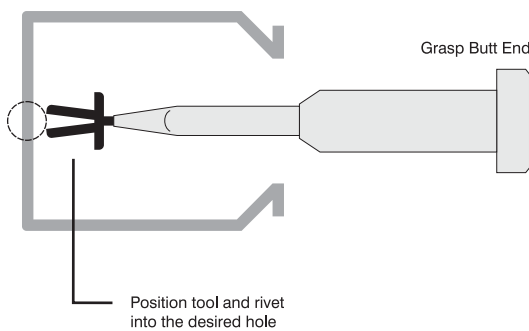

Tools for Installation

Rivet Installation Tool

Article No.	Type	Description	Pcs./Box
01 17 00687	TRIT	Rivet Installation Tool	1

Wiring Ducts Cutting Tool

Article No.	Type	Description	Pcs./Box
01 17 00688	TWDCT	Wiring Duct Cutting Tool	1

Used For Cutting Wiring Duct & Wiring Duct Cover

Replacement Instructions

Blade Replacement :

Unhook spring from hook on blade. using a screwdriver and hex wrench, remove nut and screw. Slide blade upward, out of tool, and replace with new blade. Fasten using existing screw and nut.

Anvil Replacement :

Carefully take out existing Anvil. Apply a small amount of adhesive to bottom of replacement Anvil. Place new Anvil into lower jaw of tool.