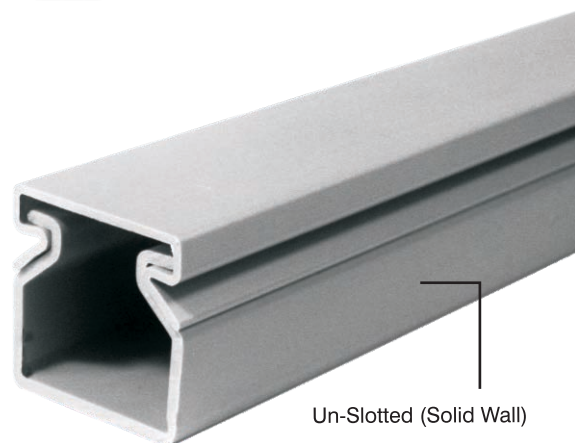

Un-Slotted (Solid Wall)

V-Shaped Slot
Lead-In

Non-Slip Cover

Specially formulated
virgin PVC material

Flush Cover Design

Narrow Slot
Design

Wide Slot
Design

REACH
CERTIFIED