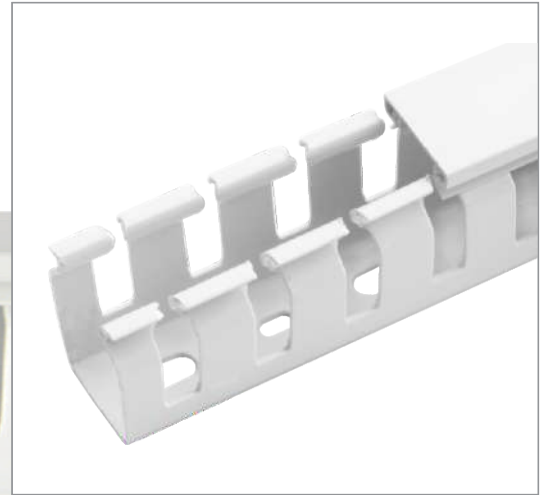

Halogen Free Wiring Ducts - Wide Slot

REACH CERTIFIED CE RoHS

SN	Article No.	Type	Description	Double Restricted Slot *	Duct Size WxH (mm)	Duct Size WxH (inch)	Meter/Box
1	01 17 06946	HF25X25SG2W	Halogen Free Wide Slot, Silver Grey, 2 Meter	-	25 x 25	0.98 x 0.98	120
2	01 17 03449	HF25X40SG2W	Halogen Free Wide Slot, Silver Grey, 2 Meter	-	25 x 40	0.98 x 1.18	96
3	01 17 06947	HF25X60SG2W	Halogen Free Wide Slot, Silver Grey, 2 Meter	✓	25 x 60	0.98 x 1.57	72
4	01 17 05300	HF25X80SG2W	Halogen Free Wide Slot, Silver Grey, 2 Meter	✓	25 x 80	0.98 x 1.77	48
5	01 17 06514	HF30X40SG2W	Halogen Free Wide Slot, Silver Grey, 2 Meter	-	30 x 40	0.98 x 2.36	80
6	01 17 06518	HF30X60SG2W	Halogen Free Wide Slot, Silver Grey, 2 Meter	✓	30 x 60	0.98 x 3.15	48
7	01 17 06948	HF30X80SG2W	Halogen Free Wide Slot, Silver Grey, 2 Meter	✓	30 x 80	0.98 x 3.94	32
8	01 17 06949	HF30X100SG2W	Halogen Free Wide Slot, Silver Grey, 2 Meter	✓	30 x 100	1.18 x 1.57	32
9	01 17 06516	HF40X30SG2W	Halogen Free Wide Slot, Silver Grey, 2 Meter	-	40 x 30	1.18 x 3.15	64
10	01 17 03440	HF40X40SG2W	Halogen Free Wide Slot, Silver Grey, 2 Meter	-	40 x 40	1.57 x 0.98	64
11	01 17 05302	HF40X60SG2W	Halogen Free Wide Slot, Silver Grey, 2 Meter	✓	40 x 60	1.57 x 1.57	48
12	01 17 03467	HF40X80SG2W	Halogen Free Wide Slot, Silver Grey, 2 Meter	✓	40 x 80	1.57 x 2.36	32
13	01 17 03458	HF40X100SG2W	Halogen Free Wide Slot, Silver Grey, 2 Meter	✓	40 x 100	1.57 x 3.15	32
14	01 17 06950	HF60X40SG2W	Halogen Free Wide Slot, Silver Grey, 2 Meter	-	60 x 40	1.57 x 3.94	36
15	01 17 06951	HF60X60SG2W	Halogen Free Wide Slot, Silver Grey, 2 Meter	✓	60 x 60	1.77 x 1.77	36
16	01 17 03489	HF60X80SG2W	Halogen Free Wide Slot, Silver Grey, 2 Meter	✓	60 x 80	1.77 x 2.36	24
17	01 17 03498	HF60X100SG2W	Halogen Free Wide Slot, Silver Grey, 2 Meter	✓	60 x 100	1.77 x 3.15	24
18	01 17 06952	HF80X25SG2W	Halogen Free Wide Slot, Silver Grey, 2 Meter	-	80 x 25	2.36 x 1.57	24
19	01 17 06953	HF80X40SG2W	Halogen Free Wide Slot, Silver Grey, 2 Meter	-	80 x 40	2.36 x 1.77	24
20	01 17 06954	HF80X60SG2W	Halogen Free Wide Slot, Silver Grey, 2 Meter	✓	80 x 60	2.36 x 2.36	24
21	01 17 03476	HF80X80SG2W	Halogen Free Wide Slot, Silver Grey, 2 Meter	✓	80 x 80	2.36 x 3.15	16
22	01 17 03507	HF80X100SG2W	Halogen Free Wide Slot, Silver Grey, 2 Meter	✓	80 x 100	2.36 x 3.94	16
23	01 17 06955	HF100X40SG2W	Halogen Free Wide Slot, Silver Grey, 2 Meter	-	100 x 40	3.15 x 1.57	24
24	01 17 06956	HF100X60SG2W	Halogen Free Wide Slot, Silver Grey, 2 Meter	✓	100 x 60	3.15 x 2.36	24
25	01 17 06957	HF100X80SG2W	Halogen Free Wide Slot, Silver Grey, 2 Meter	✓	100 x 80	3.15 x 3.15	16
26	01 17 03516	HF100X100SG2W	Halogen Free Wide Slot, Silver Grey, 2 Meter	✓	100 x 100	3.15 x 3.94	16
27	01 17 06958	HF120X60SG2W	Halogen Free Wide Slot, Silver Grey, 2 Meter	✓	120 x 60	3.94 x 2.36	12
28	01 17 06959	HF120X80SG2W	Halogen Free Wide Slot, Silver Grey, 2 Meter	✓	120 x 80	3.94 x 3.15	12