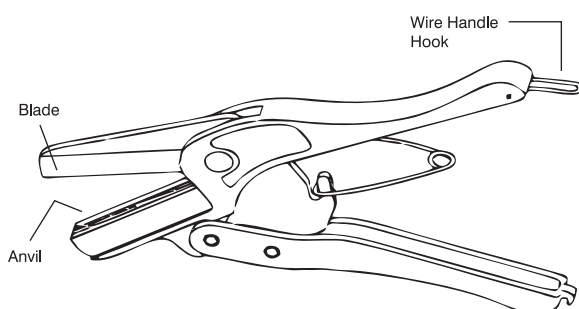

Replacement Instructions

Blade Replacement :

Unhook spring from hook on blade. using a screwdriver and hex wrench, remove nut and screw. Slide blade upward, out of tool, and replace with new blade. Fasten using existing screw and nut.

Anvil Replacement :

Carefully take out existing Anvil. Apply a small amount of adhesive to bottom of replacement Anvil. Place new Anvil into lower jaw of tool.