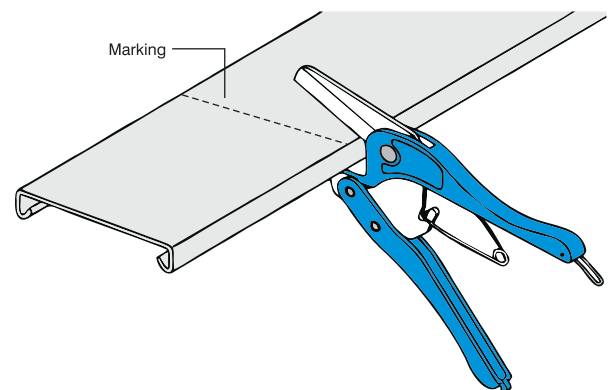

Replacement Instructions

Blade Replacement :

Unhook spring from hook on blade. using a screwdriver and hex wrench, remove nut and screw. Slide blade upward, out of tool, and replace with new blade. Fasten using existing screw and nut.

Anvil Replacement :

Carefully take out existing Anvil. Apply a small amount of adhesive to bottom of replacement Anvil. Place new Anvil into lower jaw of tool.