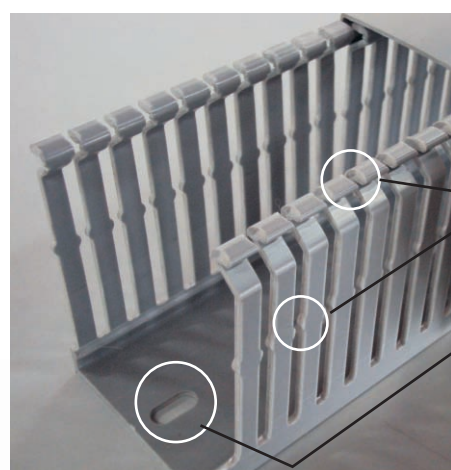

Double Restricted Slot

Mounting Hole Pattern
According to DIN 43659