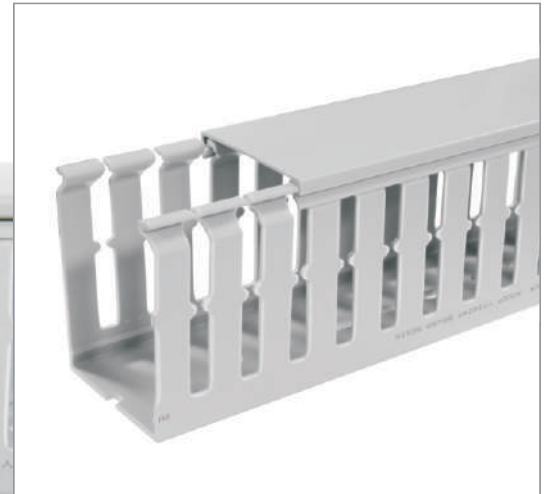

Wiring Ducts - Wide Slot

REACH CERTIFIED

SN	Article No.	Type	Description	Double Restricted Slot *	Duct Size WxH (mm)	Duct Size WxH (inch)	Meter/Box
1	01 17 02546	TBWDW25X25LG2	Wiring Duct Wide Slot, Light Grey, 2 Meter	–	25 x 25	0.98 x 0.98	120
2	01 17 06966	TBWDW25X30LG2	Wiring Duct Wide Slot, Light Grey, 2 Meter	–	25 x 30	0.98 x 1.18	96
3	01 17 02547	TBWDW25X40LG2	Wiring Duct Wide Slot, Light Grey, 2 Meter	–	25 x 40	0.98 x 1.57	96
4	01 17 02548	TBWDW25X45LG2	Wiring Duct Wide Slot, Light Grey, 2 Meter	–	25 x 45	0.98 x 1.77	96
5	01 17 02549	TBWDW25X60LG2	Wiring Duct Wide Slot, Light Grey, 2 Meter	✓	25 x 60	0.98 x 2.36	72
6	01 17 02517	TBWDW25X80LG2	Wiring Duct Wide Slot, Light Grey, 2 Meter	✓	25 x 80	0.98 x 3.15	48
7	01 17 02550	TBWDW25X100LG2	Wiring Duct Wide Slot, Light Grey, 2 Meter	✓	25 x 100	0.98 x 3.94	48
8	01 17 06967	TBWDW30X40LG2	Wiring Duct Wide Slot, Light Grey, 2 Meter	–	30 x 40	1.18 x 1.57	80
9	01 17 02519	TBWDW30X80LG2	Wiring Duct Wide Slot, Light Grey, 2 Meter	✓	30 x 80	1.18 x 3.15	40
10	01 17 06508	TBWDW40X25LG2	Wiring Duct Wide Slot, Light Grey, 2 Meter	–	40 x 25	1.57 x 0.98	96
11	01 17 02551	TBWDW40X40LG2	Wiring Duct Wide Slot, Light Grey, 2 Meter	–	40 x 40	1.57 x 1.57	64
12	01 17 02552	TBWDW40X60LG2	Wiring Duct Wide Slot, Light Grey, 2 Meter	✓	40 x 60	1.57 x 2.36	48
13	01 17 02521	TBWDW40X80LG2	Wiring Duct Wide Slot, Light Grey, 2 Meter	✓	40 x 80	1.57 x 3.15	32
14	01 17 02553	TBWDW40X100LG2	Wiring Duct Wide Slot, Light Grey, 2 Meter	✓	40 x 100	1.57 x 3.94	32
15	01 17 02554	TBWDW45X45LG2	Wiring Duct Wide Slot, Light Grey, 2 Meter	–	45 x 45	1.77 x 1.77	64
16	01 17 04068	TBWDW45X60LG2	Wiring Duct Wide Slot, Light Grey, 2 Meter	✓	45 x 60	1.77 x 2.36	48
17	01 17 06506	TBWDW45X80LG2	Wiring Duct Wide Slot, Light Grey, 2 Meter	✓	45 x 80	1.77 x 3.15	48
18	01 17 02555	TBWDW60X40LG2	Wiring Duct Wide Slot, Light Grey, 2 Meter	–	60 x 40	2.36 x 1.57	36
19	01 17 05262	TBWDW60X45LG2	Wiring Duct Wide Slot, Light Grey, 2 Meter	–	60 x 45	2.36 x 1.77	36
20	01 17 02556	TBWDW60X60LG2	Wiring Duct Wide Slot, Light Grey, 2 Meter	✓	60 x 60	2.36 x 2.36	36
21	01 17 02523	TBWDW60X80LG2	Wiring Duct Wide Slot, Light Grey, 2 Meter	✓	60 x 80	2.36 x 3.15	24
22	01 17 02557	TBWDW60X100LG2	Wiring Duct Wide Slot, Light Grey, 2 Meter	✓	60 x 100	2.36 x 3.94	24
23	01 17 02558	TBWDW80X40LG2	Wiring Duct Wide Slot, Light Grey, 2 Meter	–	80 x 40	3.15 x 1.57	24
24	01 17 02559	TBWDW80X60LG2	Wiring Duct Wide Slot, Light Grey, 2 Meter	✓	80 x 60	3.15 x 2.36	24
25	01 17 02525	TBWDW80X80LG2	Wiring Duct Wide Slot, Light Grey, 2 Meter	✓	80 x 80	3.15 x 3.15	16
26	01 17 04881	TBWDW80X100LG2	Wiring Duct Wide Slot, Light Grey, 2 Meter	✓	80 x 100	3.15 x 3.94	16
27	01 17 05138	TBWDW100X60LG2	Wiring Duct Wide Slot, Light Grey, 2 Meter	✓	100 x 60	3.94 x 2.36	24
28	01 17 02674	TBWDW100X80LG2	Wiring Duct Wide Slot, Light Grey, 2 Meter	✓	100 x 80	3.94 x 3.15	16
29	01 17 02562	TBWDW100X100LG2	Wiring Duct Wide Slot, Light Grey, 2 Meter	✓	100 x 100	3.94 x 3.94	16
30	01 17 02676	TBWDW120X80LG2	Wiring Duct Wide Slot, Light Grey, 2 Meter	✓	120 x 80	4.72 x 3.15	12
31	#01 17 05304	TBWDW150X100LG2	Wiring Duct Wide Slot, Light Grey, 2 Meter	✓	150 x 100	5.90 x 3.94	8