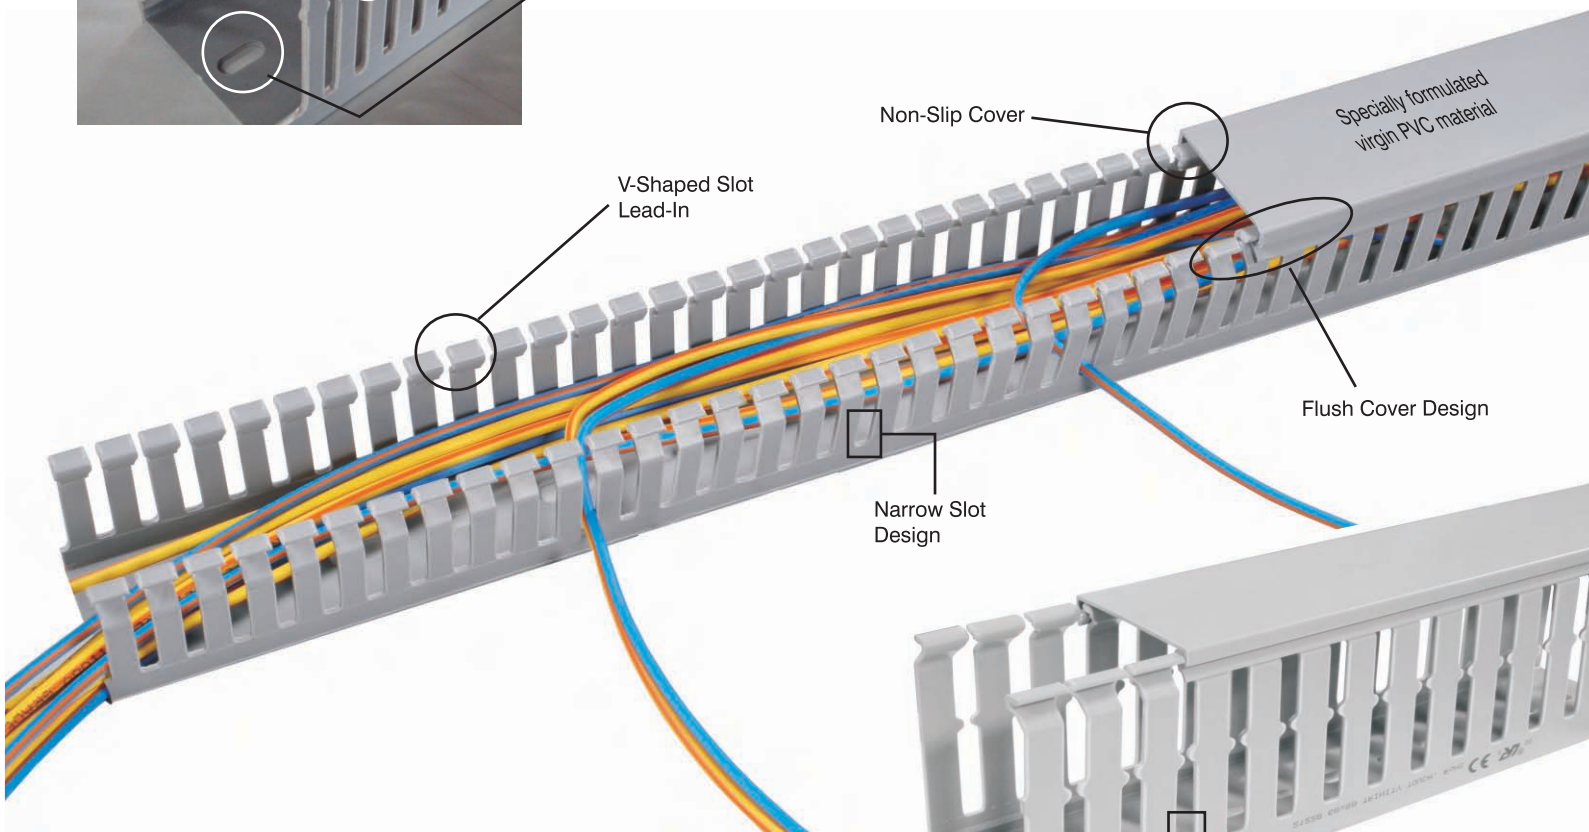

Un-Slotted (Solid Wall)

V-Shaped Slot
Lead-In

Non-Slip Cover

Specially formulated
virgin PVC material

Flush Cover Design

Narrow Slot
Design

Wide Slot
Design

REACH
CERTIFIED