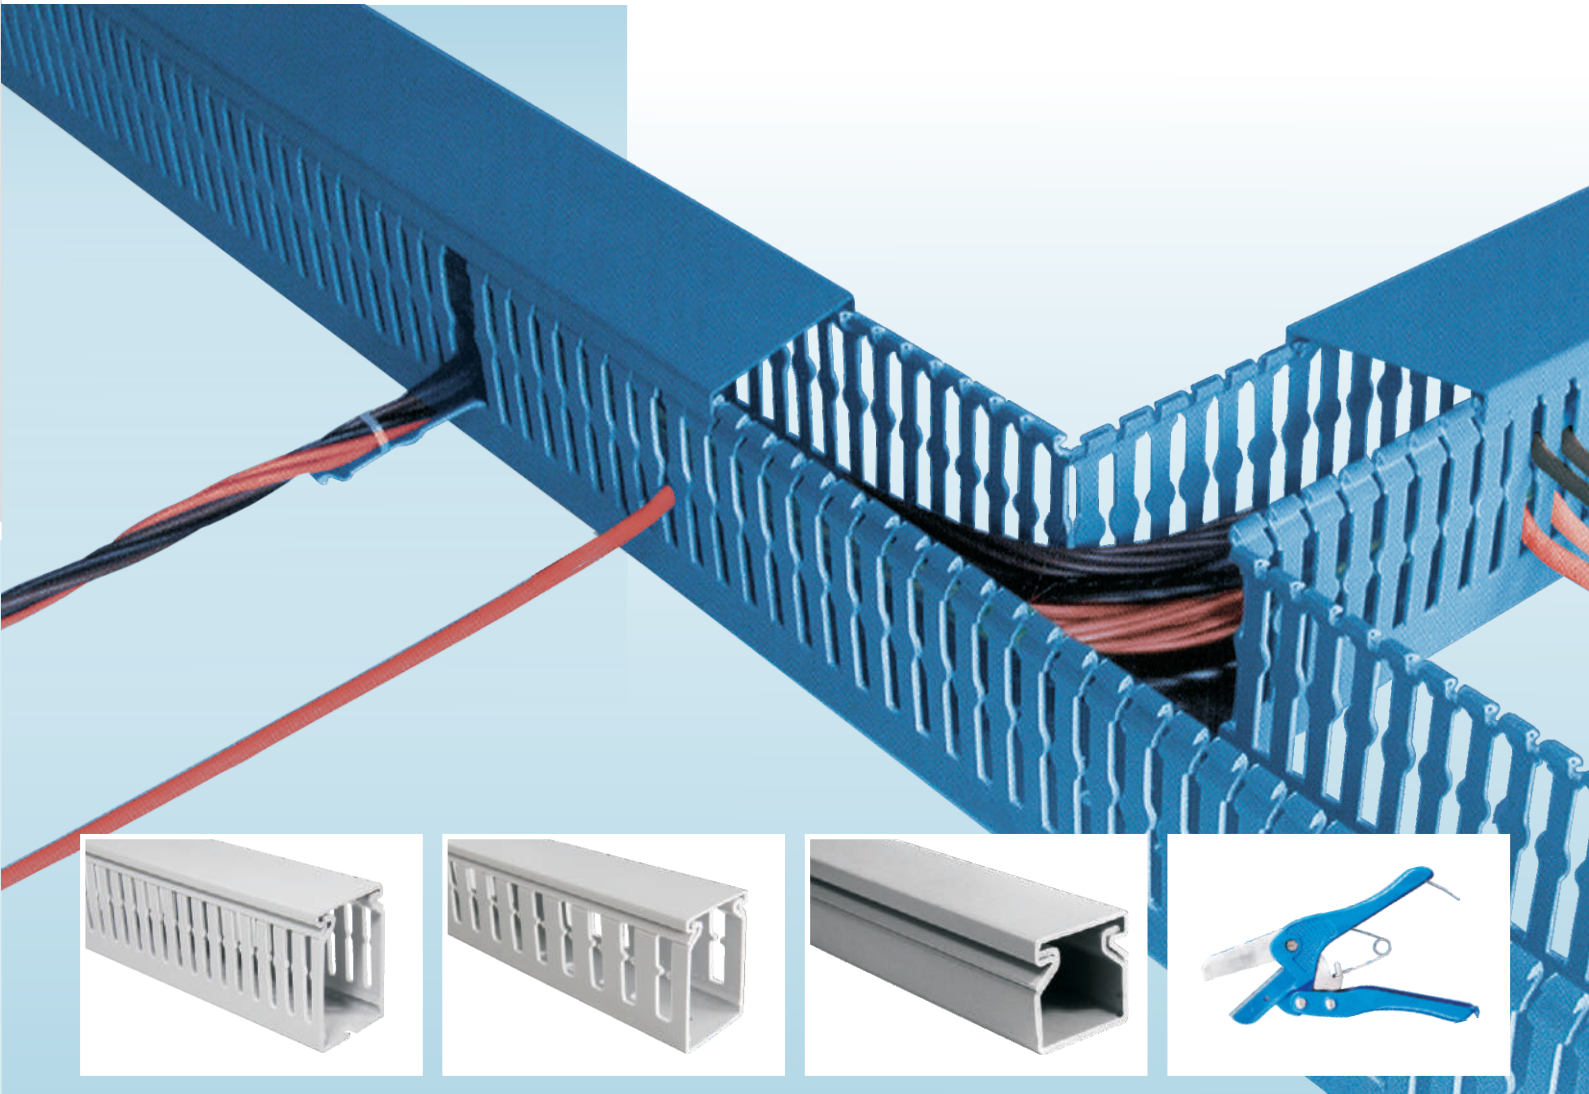

WIRING DUCTS

WIRE MANAGEMENT SOLUTIONS

- PVC Wiring Ducts
- Tools & Accessories

- Halogen Free Wiring Ducts

REACH
CERTIFIED

SIMPLY SOLUTIONS