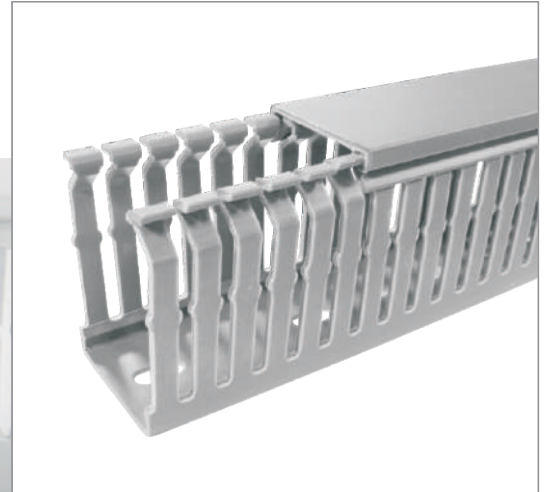

Wiring Ducts - Narrow Slot

REACH CERTIFIED

SN	Article No.	Type	Description	Double Restricted Slot *	Duct Size WxH (mm)	Duct Size WxH (inch)	Meter/Box
1	01 17 01250	TBWDN25X25LG2	Wiring Duct Narrow Slot, Light Grey, 2 Meter	-	25 x 25	0.98 x 0.98	120
2	01 17 06962	TBWDN25X30LG2	Wiring Duct Narrow Slot, Light Grey, 2 Meter	-	25 x 30	0.98 x 1.18	96
3	01 17 01066	TBWDN25X40LG2	Wiring Duct Narrow Slot, Light Grey, 2 Meter	-	25 x 40	0.98 x 1.57	96
4	01 17 01586	TBWDN25X45LG2	Wiring Duct Narrow Slot, Light Grey, 2 Meter	-	25 x 45	0.98 x 1.77	96
5	01 17 01251	TBWDN25X60LG2	Wiring Duct Narrow Slot, Light Grey, 2 Meter	✓	25 x 60	0.98 x 2.36	72
6	01 17 01588	TBWDN25X80LG2	Wiring Duct Narrow Slot, Light Grey, 2 Meter	✓	25 x 80	0.98 x 3.15	48
7	01 17 01584	TBWDN25X100LG2	Wiring Duct Narrow Slot, Light Grey, 2 Meter	✓	25 x 100	0.98 x 3.94	48
8	01 17 06961	TBWDN30X40LG2	Wiring Duct Narrow Slot, Light Grey, 2 Meter	-	30 x 40	1.18 x 1.57	80
9	01 17 01252	TBWDN30X80LG2	Wiring Duct Narrow Slot, Light Grey, 2 Meter	✓	30 x 80	1.18 x 3.15	40
10	01 17 06410	TBWDN40X25LG2	Wiring Duct Narrow Slot, Light Grey, 2 Meter	-	40 x 25	1.57 x 0.98	96
11	01 17 01068	TBWDN40X40LG2	Wiring Duct Narrow Slot, Light Grey, 2 Meter	-	40 x 40	1.57 x 1.57	64
12	01 17 01070	TBWDN40X60LG2	Wiring Duct Narrow Slot, Light Grey, 2 Meter	✓	40 x 60	1.57 x 2.36	48
13	01 17 01072	TBWDN40X80LG2	Wiring Duct Narrow Slot, Light Grey, 2 Meter	✓	40 x 80	1.57 x 3.15	32
14	01 17 01253	TBWDN40X100LG2	Wiring Duct Narrow Slot, Light Grey, 2 Meter	✓	40 x 100	1.57 x 3.94	32
15	01 17 01590	TBWDN45X45LG2	Wiring Duct Narrow Slot, Light Grey, 2 Meter	-	45 x 45	1.77 x 1.77	64
16	01 17 04064	TBWDN45X60LG2	Wiring Duct Narrow Slot, Light Grey, 2 Meter	✓	45 x 60	1.77 x 2.36	48
17	01 17 06414	TBWDN45X80LG2	Wiring Duct Narrow Slot, Light Grey, 2 Meter	✓	45 x 80	1.77 x 3.15	48
18	01 17 01592	TBWDN60X40LG2	Wiring Duct Narrow Slot, Light Grey, 2 Meter	-	60 x 40	2.36 x 1.57	36
19	01 17 05265	TBWDN60X45LG2	Wiring Duct Narrow Slot, Light Grey, 2 Meter	-	60 x 45	2.36 x 1.77	36
20	01 17 01074	TBWDN60X60LG2	Wiring Duct Narrow Slot, Light Grey, 2 Meter	✓	60 x 60	2.36 x 2.36	36
21	01 17 01076	TBWDN60X80LG2	Wiring Duct Narrow Slot, Light Grey, 2 Meter	✓	60 x 80	2.36 x 3.15	24
22	01 17 01254	TBWDN60X100LG2	Wiring Duct Narrow Slot, Light Grey, 2 Meter	✓	60 x 100	2.36 x 3.94	24
23	01 17 01596	TBWDN80X40LG2	Wiring Duct Narrow Slot, Light Grey, 2 Meter	-	80 x 40	3.15 x 1.57	24
24	01 17 01598	TBWDN80X60LG2	Wiring Duct Narrow Slot, Light Grey, 2 Meter	✓	80 x 60	3.15 x 2.36	24
25	01 17 01255	TBWDN80X80LG2	Wiring Duct Narrow Slot, Light Grey, 2 Meter	✓	80 x 80	3.15 x 3.15	16
26	01 17 01594	TBWDN80X100LG2	Wiring Duct Narrow Slot, Light Grey, 2 Meter	✓	80 x 100	3.15 x 3.94	16
27	01 17 01582	TBWDN100X60LG2	Wiring Duct Narrow Slot, Light Grey, 2 Meter	✓	100 x 60	3.94 x 2.36	24
28	01 17 02670	TBWDN100X80LG2	Wiring Duct Narrow Slot, Light Grey, 2 Meter	✓	100 x 80	3.94 x 3.15	16
29	01 17 01256	TBWDN100X100LG2	Wiring Duct Narrow Slot, Light Grey, 2 Meter	✓	100 x 100	3.94 x 3.94	16
30	01 17 02672	TBWDN120X80LG2	Wiring Duct Narrow Slot, Light Grey, 2 Meter	✓	120 x 80	4.72 x 3.15	12
31	# 01 17 04986	TBWDN150X100LG2	Wiring Duct Narrow Slot, Light Grey, 2 Meter	✓	150 x 100	5.90 x 3.94	8